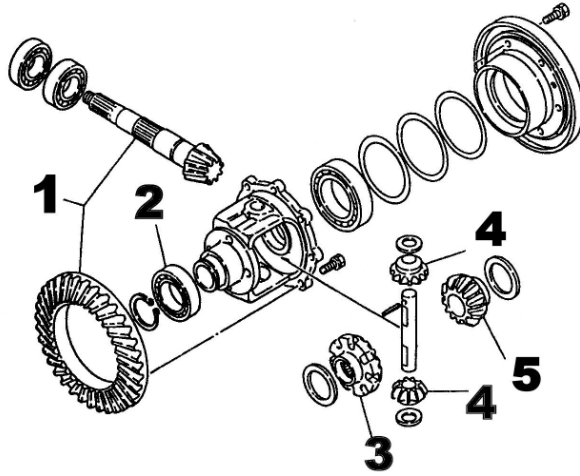

Rear Axle Parts

- | | | |
|-----------------|--|-----|
| RGP-4555 | Ring gear (8 bolt) & pinion F20, FX20, F22, FX22, F24, FX24 Repl. 194555-31300 | (1) |
| 6008-2RS | Ball bearing Repl. 24101-060084 | (2) |
| SG-4555 | LH pinion gear F20, FX20, F22, FX22, F24, FX24 Repl. 194555-31500 | (3) |
| SG-3180 | Spider gear F20, FX20, F22, FX22, F24, FX24, 276D Repl. 194310-31800 | (4) |
| SG-3151 | RH pinion gear F20, FX20, F22, FX22, F24, FX24 Repl. 194555-31510 | (5) |